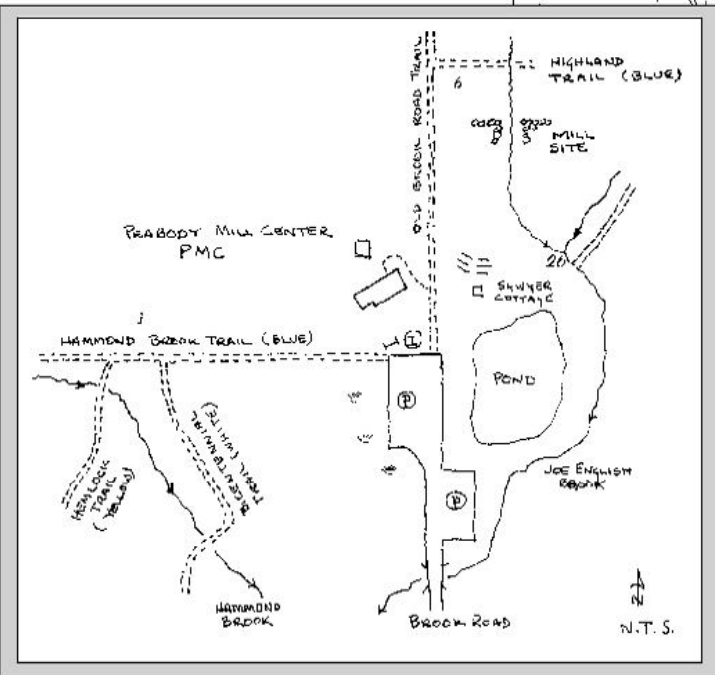

Amherst Conservation Commission Joe English Reservation Trail Map

Hiking Trails

- Blue
- Orange
- Red
- Yellow
- Bicentennial

Trail Junction #

1

- Parking Area
- Streams
- Local Roads
- 25' Contour Interval (as labeled)
- Joe English Conservation Area

500 0 500 1000 Feet

No Bikes or Motorized Vehicles Allowed