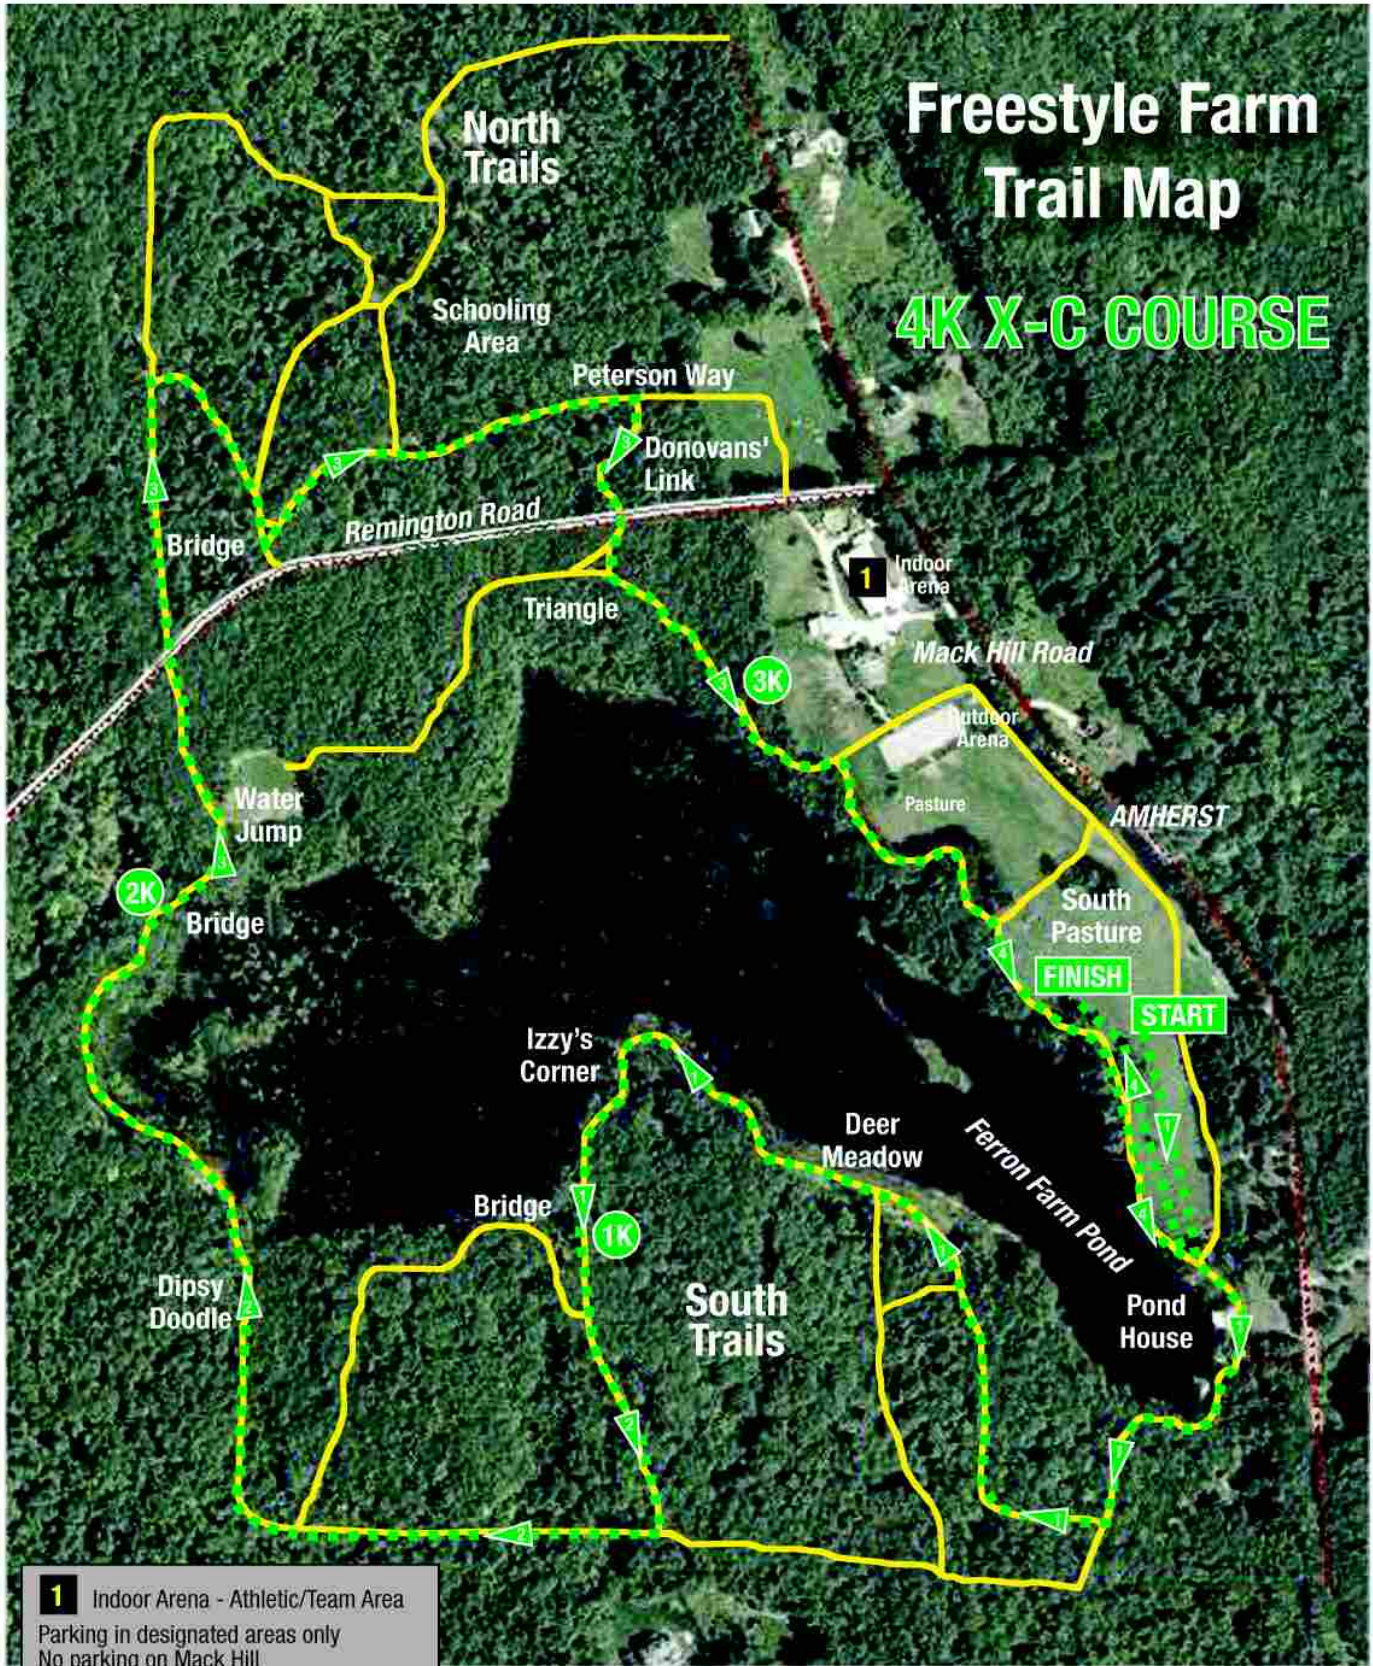

Freestyle Farm Trail Map

4K X-C COURSE

1 Indoor Arena - Athletic/Team Area
Parking in designated areas only
No parking on Mack Hill
Barn is NOT open to the public
Please carry out ALL garbage

*Freestyle Farm is a private equestrian facility that is not open to the general public.
XC trails use is limited to approved events and times.*

Freestyle Farm XC Course Maps
188 Mack Hill Road • Amherst, NH 03031

Amherst Track and Field
www.amhersttrack.org