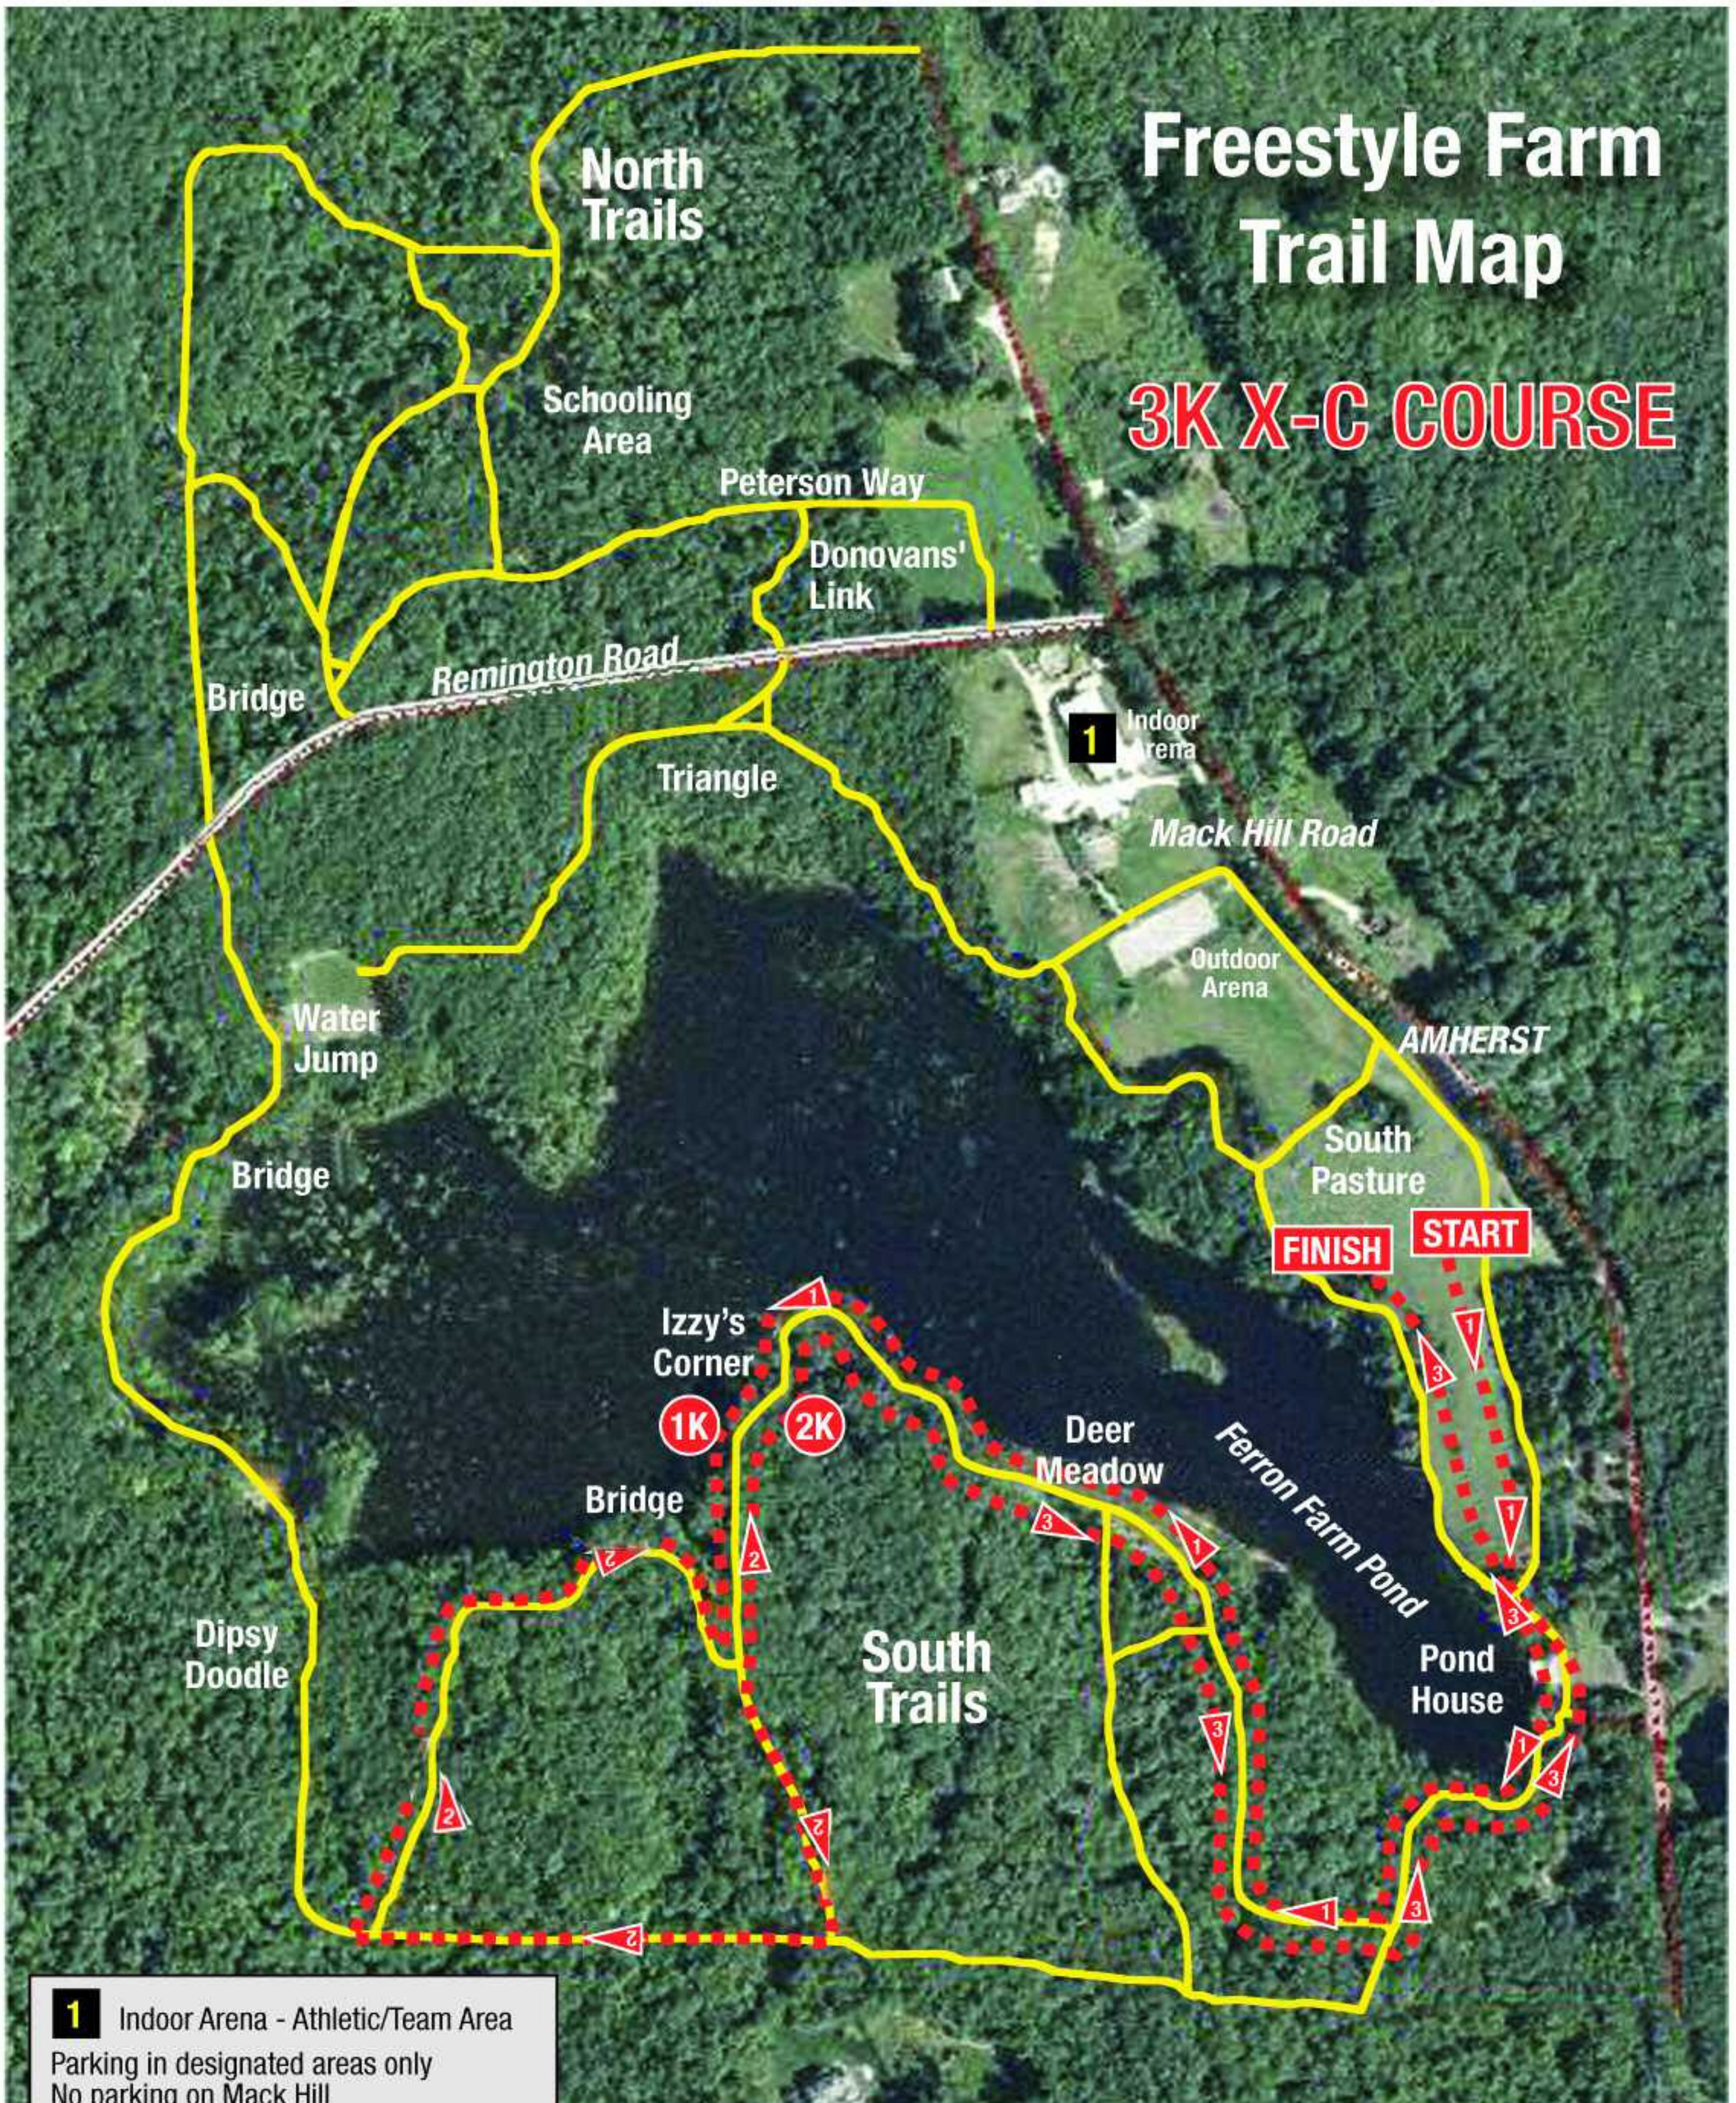

Freestyle Farm Trail Map

2K X-C COURSE

1 Indoor Arena - Athletic/Team Area
Parking in designated areas only
No parking on Mack Hill
Barn is NOT open to the public
Please carry out ALL garbage

*Freestyle Farm is a private equestrian facility that is not open to the general public.
XC trails use is limited to approved events and times.*

Freestyle Farm XC Course Maps
188 Mack Hill Road • Amherst, NH 03031

Amherst Track and Field
www.amhersttrack.org

Freestyle Farm Trail Map

3K X-C COURSE

1 Indoor Arena - Athletic/Team Area

Parking in designated areas only
No parking on Mack Hill
Barn is NOT open to the public
Please carry out ALL garbage

Amherst Track and Field
www.amherstrack.org

Freestyle Farm Trail Map

4K X-C COURSE

1 Indoor Arena - Athletic/Team Area
Parking in designated areas only
No parking on Mack Hill
Barn is NOT open to the public
Please carry out ALL garbage

Amherst Track and Field
www.amhersttrack.org

Freestyle Farm Trail Map

5K X-C COURSE

 Indicates a portion of the course that is run twice.

1 Indoor Arena - Athletic/Team Area
 Parking in designated areas only
 No parking on Mack Hill
 Barn is NOT open to the public
 Please carry out ALL garbage