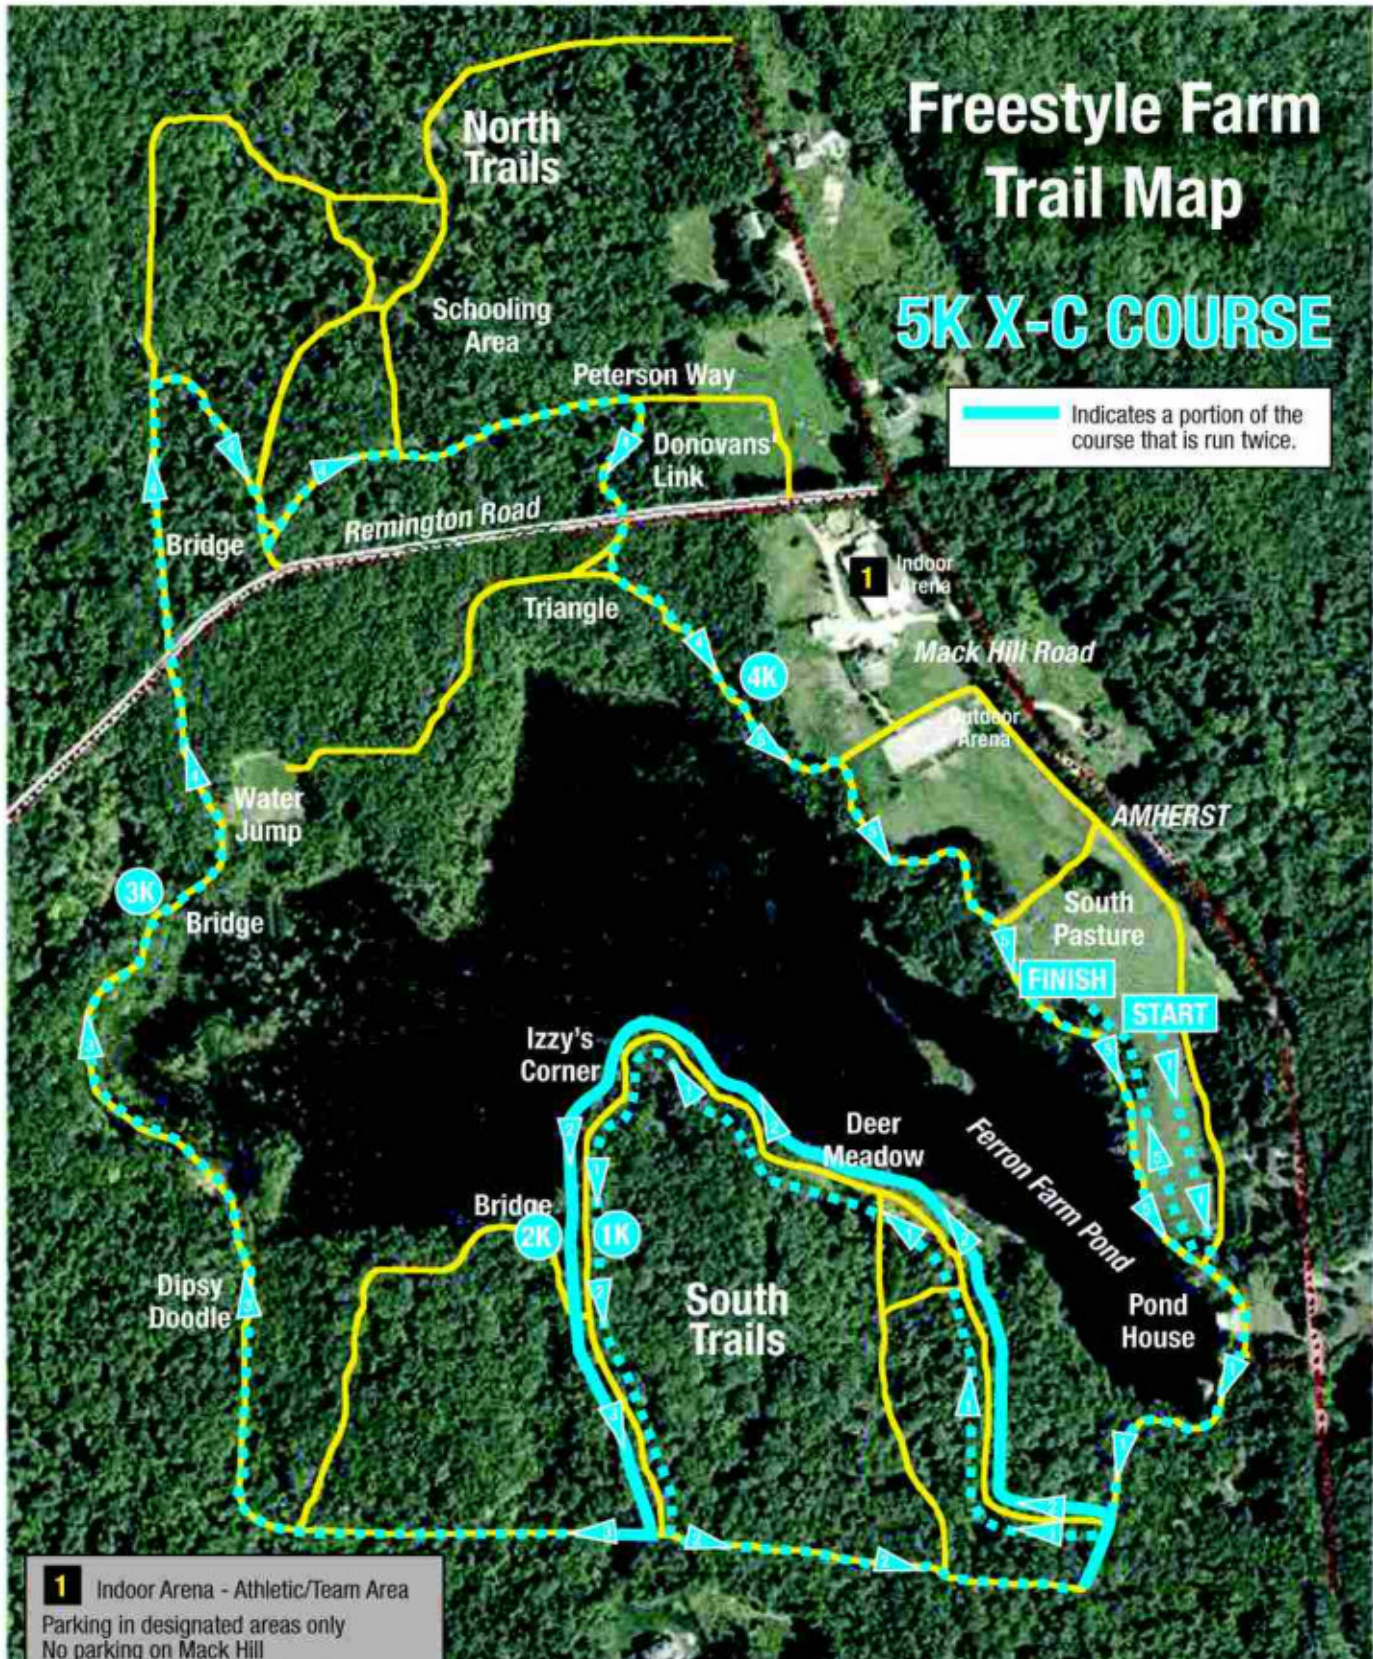

Amherst Track and Field
www.amherstrack.org

Freestyle Farm Trail Map

4K X-C COURSE

1 Indoor Arena - Athletic/Team Area
Parking in designated areas only
No parking on Mack Hill
Barn is NOT open to the public
Please carry out ALL garbage

*Freestyle Farm is a private equestrian facility that is not open to the general public.
 XC trails use is limited to approved events and times.*

Freestyle Farm XC Course Maps
 188 Mack Hill Road • Amherst, NH 03031

Amherst Track and Field
www.amhersttrack.org

Freestyle Farm Trail Map

5K X-C COURSE

 Indicates a portion of the course that is run twice.

1 Indoor Arena - Athletic/Team Area
 Parking in designated areas only
 No parking on Mack Hill
 Barn is NOT open to the public
 Please carry out ALL garbage