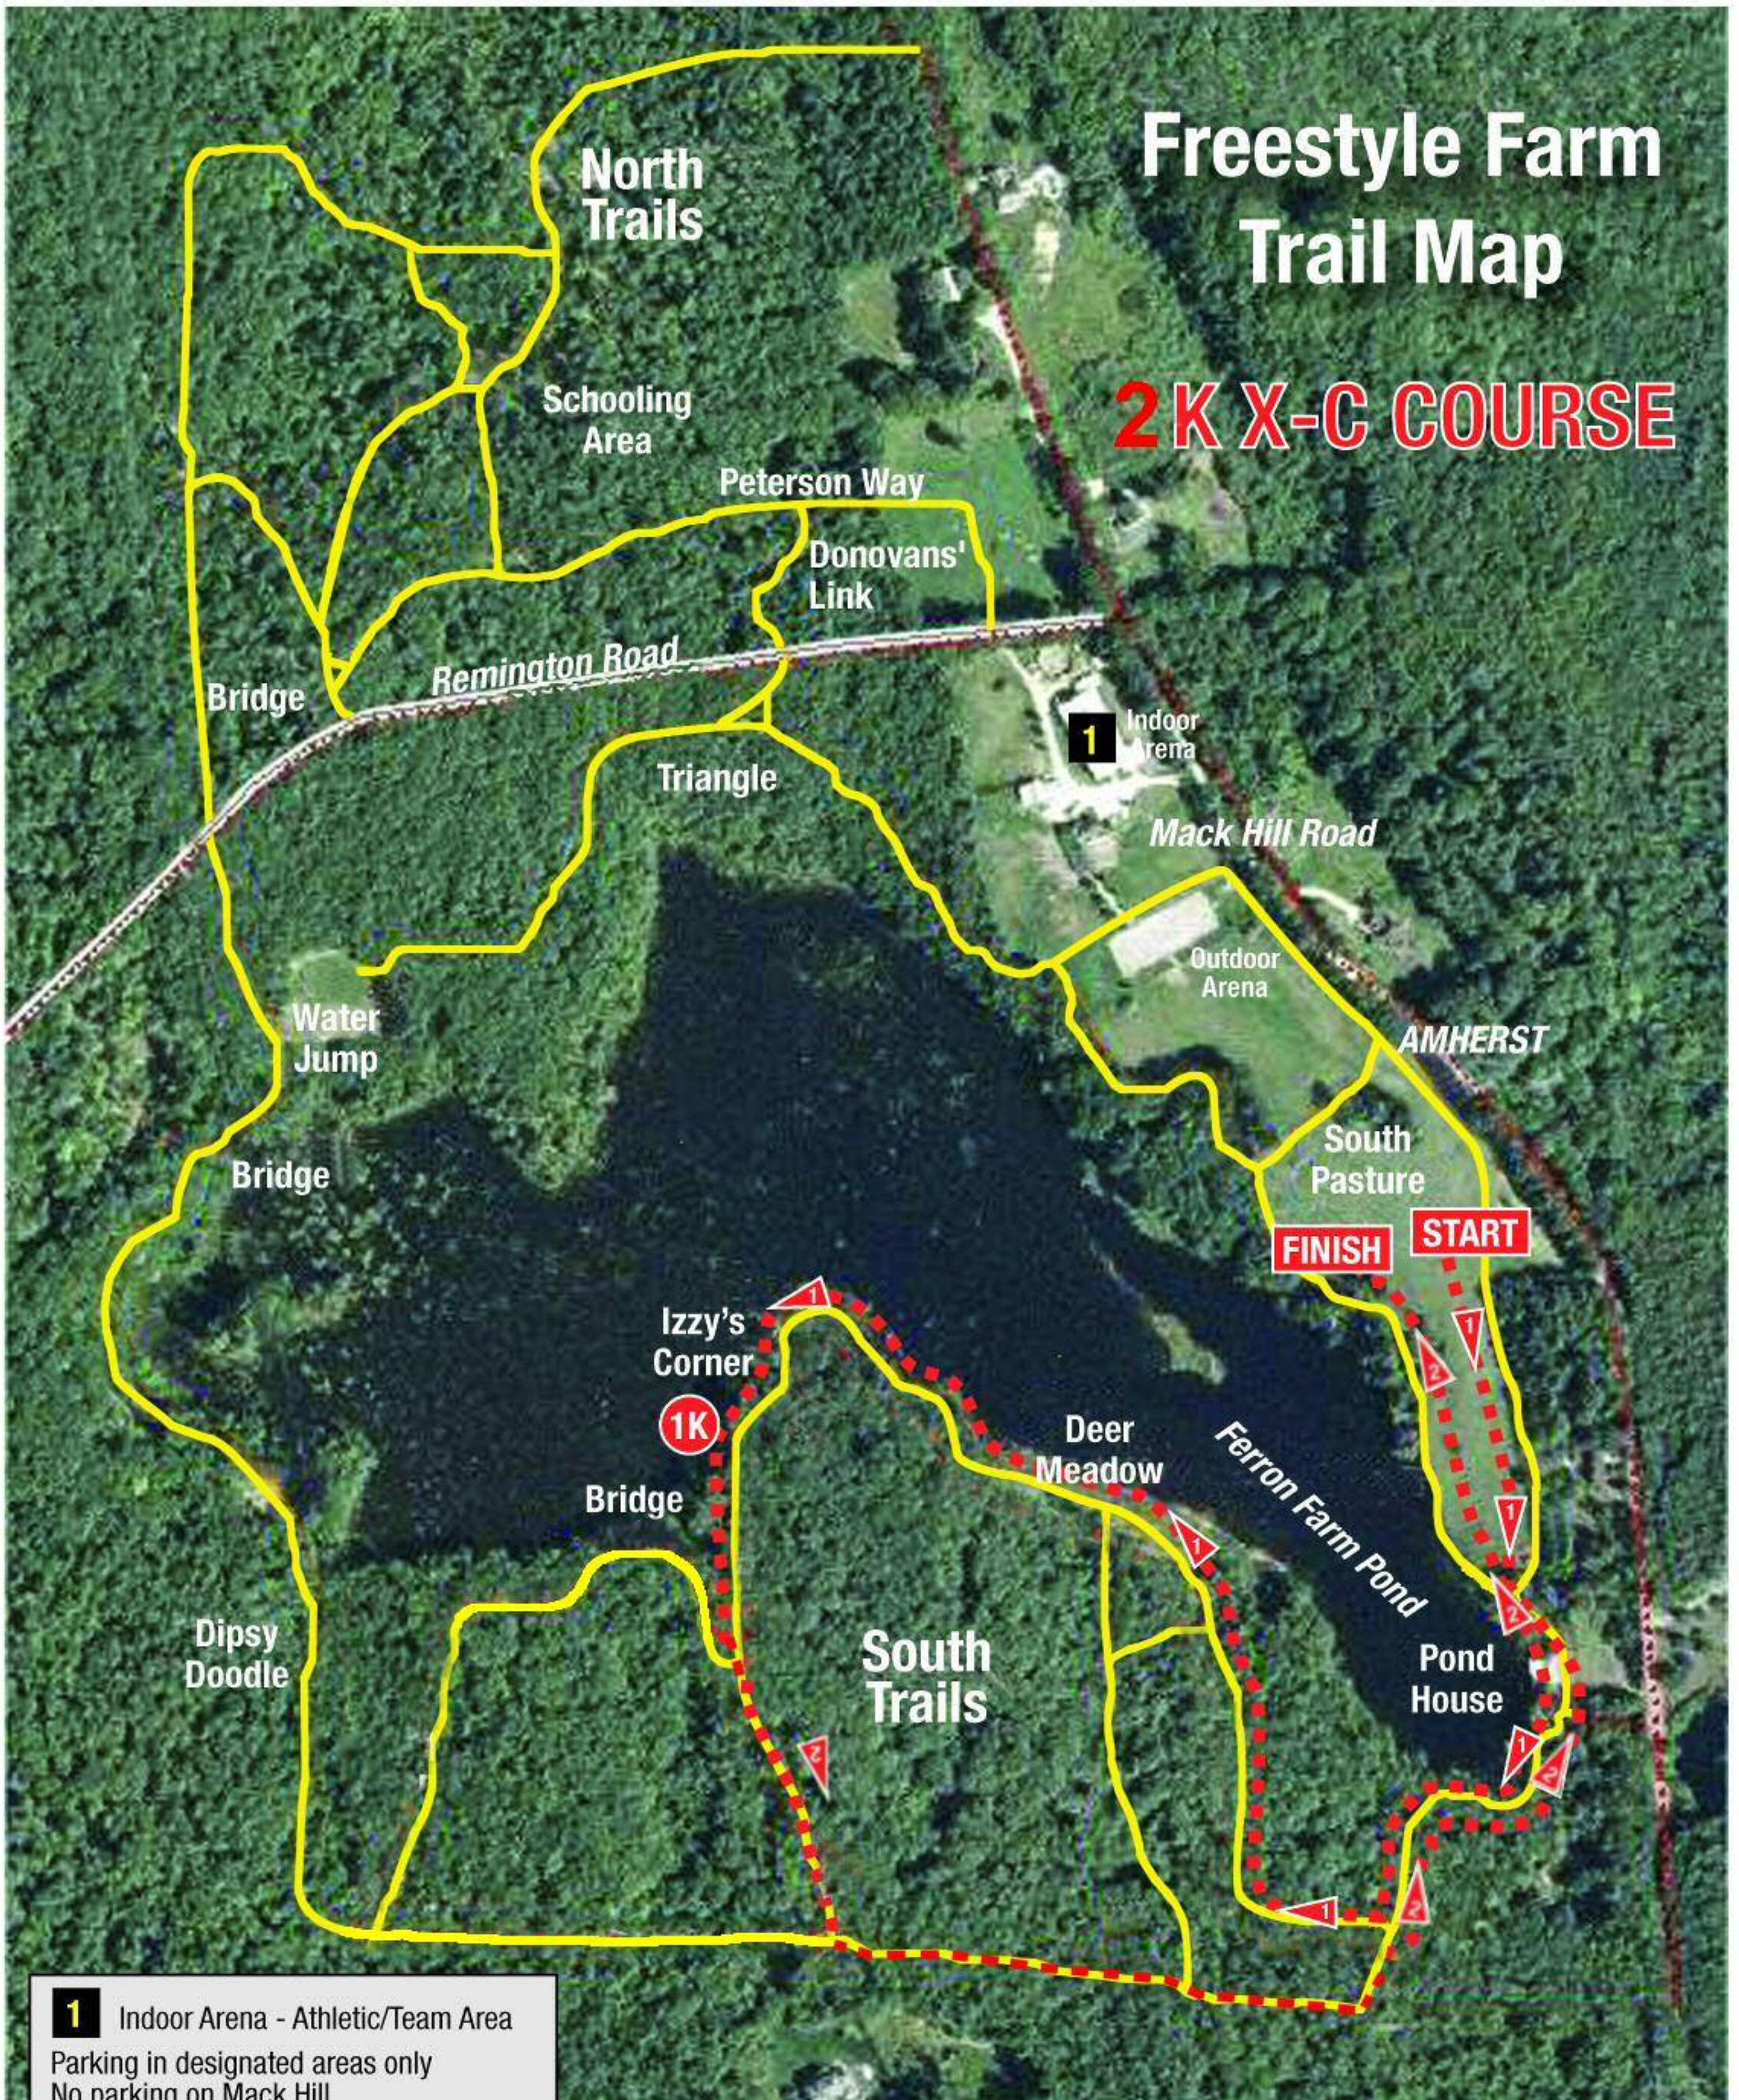

Freestyle Farm Trail Map

2K X-C COURSE

1 Indoor Arena - Athletic/Team Area
Parking in designated areas only
No parking on Mack Hill
Barn is NOT open to the public
Please carry out ALL garbage

*Freestyle Farm is a private equestrian facility that is not open to the general public.
XC trails use is limited to approved events and times.*

Freestyle Farm XC Course Maps
188 Mack Hill Road • Amherst, NH 03031

Amherst Track and Field
www.amhersttrack.org

Freestyle Farm Trail Map

3K X-C COURSE

1 Indoor Arena - Athletic/Team Area

Parking in designated areas only
No parking on Mack Hill
Barn is NOT open to the public
Please carry out ALL garbage

Amherst Track and Field
www.amherstrack.org

Freestyle Farm Trail Map

4K X-C COURSE

1 Indoor Arena - Athletic/Team Area
Parking in designated areas only
No parking on Mack Hill
Barn is NOT open to the public
Please carry out ALL garbage

Amherst Track and Field
www.amhersttrack.org

Freestyle Farm Trail Map

5K X-C COURSE

 Indicates a portion of the course that is run twice.

1 Indoor Arena - Athletic/Team Area
 Parking in designated areas only
 No parking on Mack Hill
 Barn is NOT open to the public
 Please carry out ALL garbage